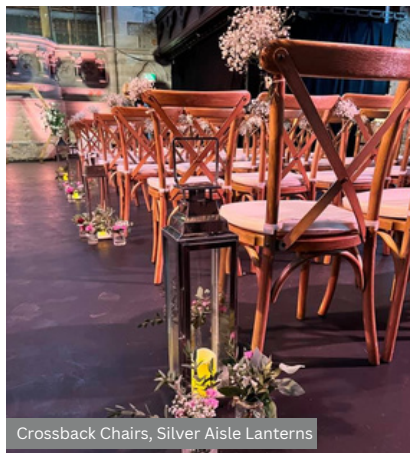

Chiavari Chairs, Rustic Tables, Blush Floral Range

Black Chiavari Chairs, Rustic Tables

Chiavari Chairs, Silver Aisle Lanterns

Crossback Chairs, Rustic Tables, Gold Charger Plates, Gold Candlesticks

Crossback Chairs, Silver Aisle Lanterns