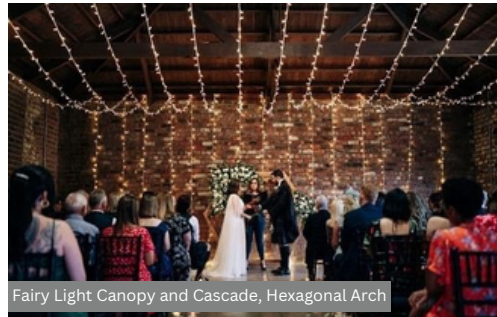

Festoon Light Canopy, Filament Installation, Rustic Tables, Black Chiavari