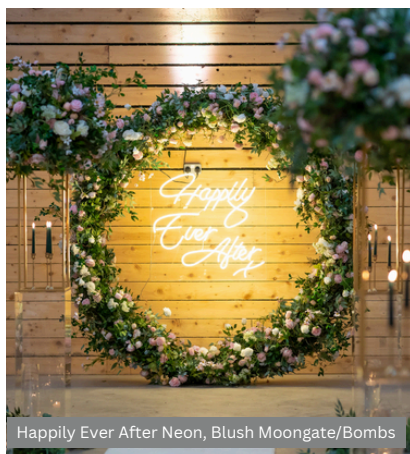

Love Rocks Neon

Aye Do Neon

Ye Dancin? Neon, Copper Frame

Illuminated Cherry Blossom Tree

Happily Ever After Neon, Blush Moongate/Bombs

Illuminated Cherry Blossom Tree, Fairy Light Cascade

best dressed★

CHAIR COVERS & LINEN