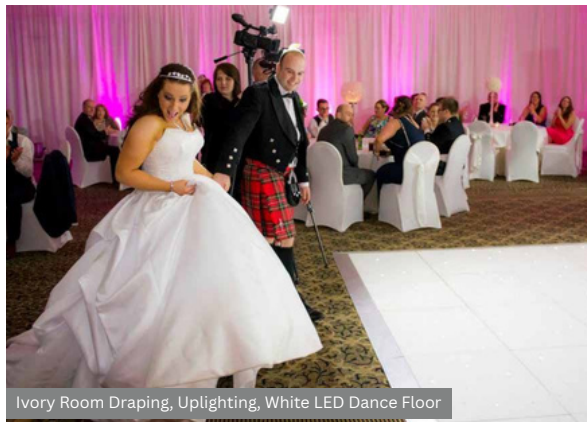

make an entrance ★

DANCE FLOORS, DRAPING & BACKDROPS

Venue draping and backdrops are fantastic ways to elevate the aesthetic of any space. Draping can create a soft, elegant ambiance, helping to conceal any less desirable elements of a venue and adding a touch of sophistication.

Backdrops, on the other hand, serve as stunning focal points for specific areas, such as ceremonies, photo opportunities, or behind top tables.

Our LED Dance Floors need no introduction! They are sure to get the party started.