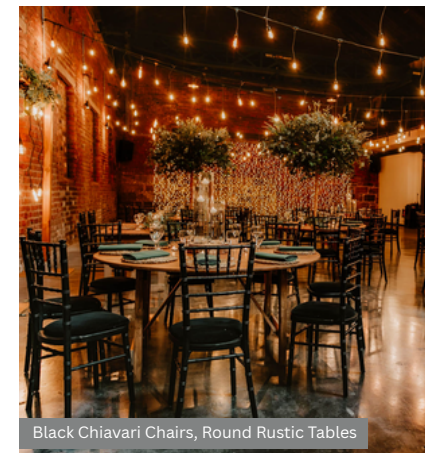

Our collection features a variety of chair styles, dining tables, poseur tables, and soft furnishings.

Our sofa selections are perfect for breakout areas for your big day.

Chiavari Chairs, Chiffon Drapes & Brooches

Chiavari Chairs, Rustic Tables, Blush Floral Range

Black Chiavari Chairs, Rustic Tables

Chiavari Chairs, Silver Aisle Lanterns

Crossback Chairs, Rustic Tables, Gold Charger Plates, Gold Candlesticks

Crossback Chairs, Silver Aisle Lanterns

Chesterfield Sofa & Chair, Rug and Apple Crate

Black Chiavari Chairs, Round Rustic Tables

make a statement ★

ARCHWAYS

Make a statement with an archway!

Transform the top of your ceremony with a stunning archway, or an arch can beautifully frame the couple at the head table. An archway can create a picture-perfect backdrop for evening photos!