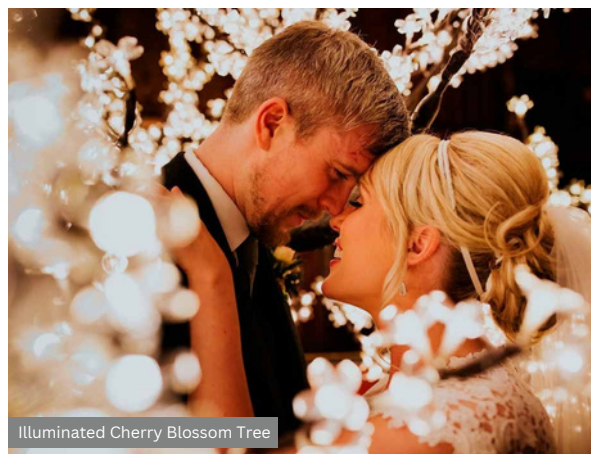

Love Rocks Neon

Aye Do Neon

Ye Dancin? Neon, Copper Frame

Illuminated Cherry Blossom Tree

Happily Ever After Neon, Blush Moongate/Bombs

Illuminated Cherry Blossom Tree, Fairy Light Cascade

best dressed★

CHAIR COVERS & LINEN