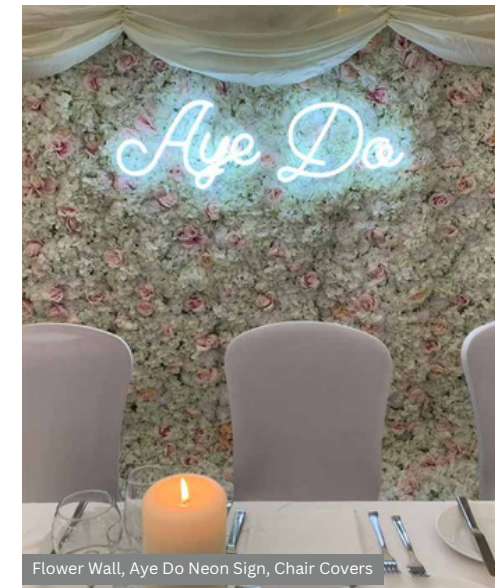

White Sculptured Chair Cover, Ruffled Hood

Colour Sculptured Chair Covers

Ruffled Chair Covers, Ivory Carpet, White Cubes

Tartan Table Runner

make an entrance ★

DANCE FLOORS, DRAPING & BACKDROPS

Venue draping and backdrops are fantastic ways to elevate the aesthetic of any space. Draping can create a soft, elegant ambiance, helping to conceal any less desirable elements of a venue and adding a touch of sophistication.

Backdrops, on the other hand, serve as stunning focal points for specific areas, such as ceremonies, photo opportunities, or behind top tables.

Our LED Dance Floors need no introduction! They are sure to get the party started.