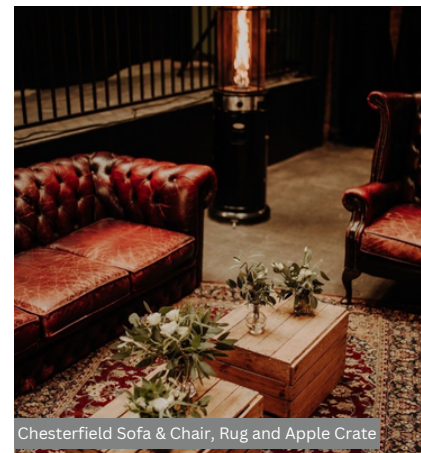

Chiavari Chairs, Rustic Tables, Blush Floral Range

Black Chiavari Chairs, Rustic Tables

Chiavari Chairs, Silver Aisle Lanterns

Crossback Chairs, Rustic Tables, Gold Charger Plates, Gold Candlesticks

Crossback Chairs, Silver Aisle Lanterns

Chesterfield Sofa & Chair, Rug and Apple Crate

Black Chiavari Chairs, Round Rustic Tables

make a statement ★

ARCHWAYS

Make a statement with an archway!

Transform the top of your ceremony with a stunning archway, or an arch can beautifully frame the couple at the head table. An archway can create a picture-perfect backdrop for evening photos!