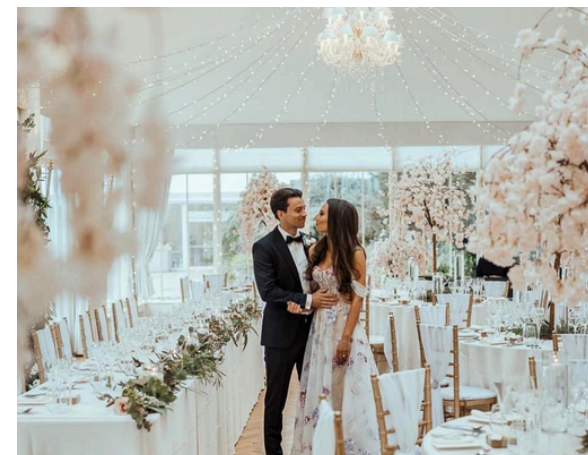

GOLD PACKAGE
£3650

Aisle Archway

Candlelight Aisle Decor

Ivory Aisle Carpet with Aisle Scatter Petals or Foliage

Signing Table and Top Table Decor

10 Premium Centrepieces

80 Chiavari Chairs with Chiffon Chair Drapes

Top Table Backdrop

Fairy Light or Festoon Canopy

80 Charger Plates and Napkins

Neon Sign with Copper Stand

White or Black LED Dance Floor

Event Uplighting Package

Welcome Sign Package

Disco Ball

Not a package that works for your big day? Our packages show what is possible - you can bring together whatever combination of options that suit you best for your quote!

Packages are also based on 80 guests but let us know your numbers and any package can be tailored made for your total.

Let us help make your day spectacular and unique to you!