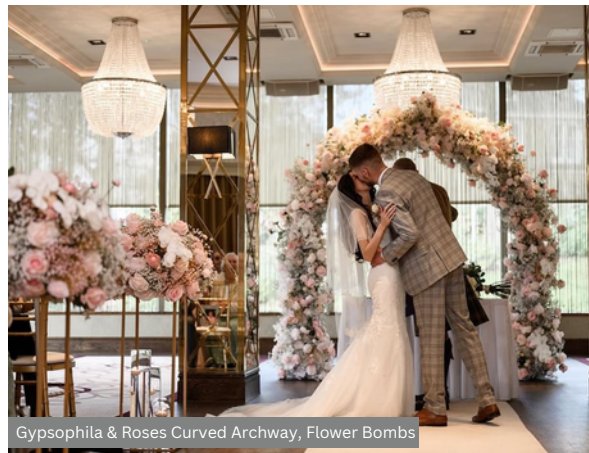

Crimson & Burnt Orange Arch

Gypsophila & Roses Curved Archway, Flower Bombs