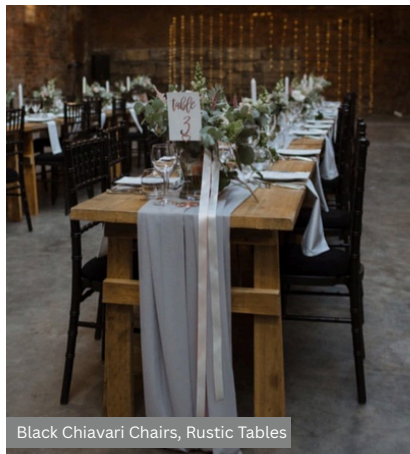

rest assured★

FURNITURE

Event furniture should not only be functional but also stylish and on trend.

Something as simple as changing the chairs and tables in a venue can significantly enhance the atmosphere and should not be overlooked. Our varieties of chiavari chairs, oak crossback chairs and rustic rectangular or circular tables total transform a space.

Our collection features a variety of chair styles, dining tables, poseur tables, and soft furnishings.

Our sofa selections are perfect for breakout areas for your big day.

Chiavari Chairs, Chiffon Drapes & Brooches

Chiavari Chairs, Rustic Tables, Blush Floral Range

Black Chiavari Chairs, Rustic Tables

Chiavari Chairs, Silver Aisle Lanterns

Crossback Chairs, Rustic Tables, Gold Charger Plates, Gold Candlesticks

Crossback Chairs, Silver Aisle Lanterns