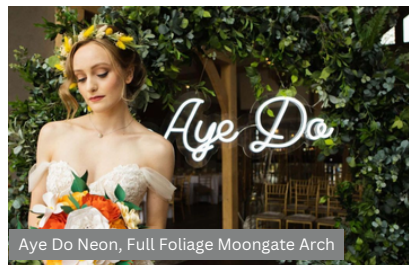

Taffeta Sashes, Gold Terrarium, Foliage Aisle Sides